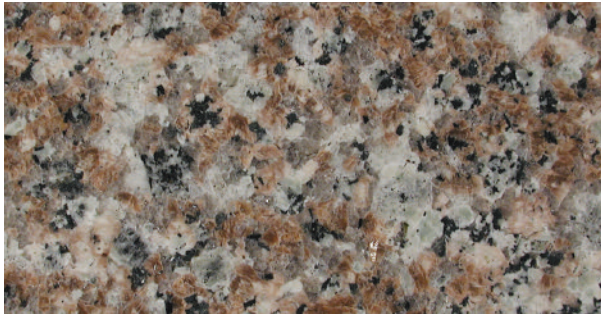

Color Selections

THE LOOK OF LUXURY.

Milano