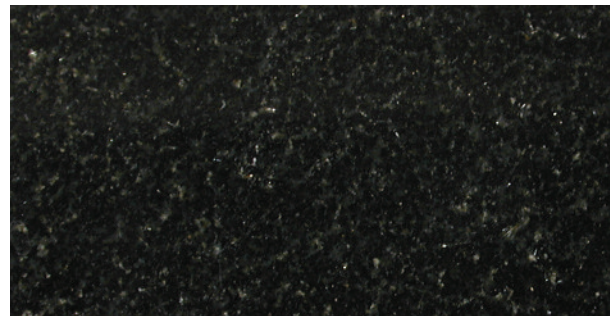

## SINKS

White with overflow \$29  
Bisque with overflow \$29

2008 Prices subject to change.

# Color Selections

THE LOOK OF LUXURY.

**Milano**

**Messina**

**Cremona**

**Ancona**

**Toscana**

**Bari**

Color variation is normal in natural stone products. Actual colors may vary from printed reproductions.