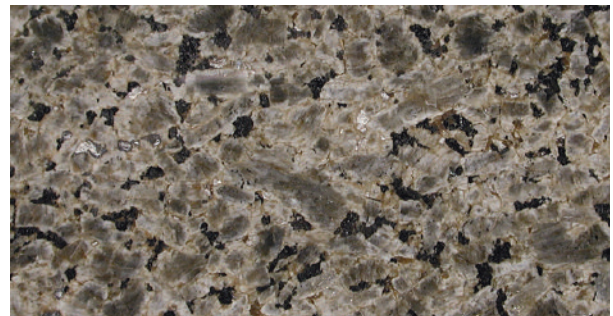

## SINKS

White with overflow \$29  
Bisque with overflow \$29

2008 Prices subject to change.

# Color Selections

THE LOOK OF LUXURY.

**Milano**

**Messina**

**Cremona**

**Ancona**

**Toscana**

**Bari**

Color variation is normal in natural stone products. Actual colors may vary from printed reproductions.